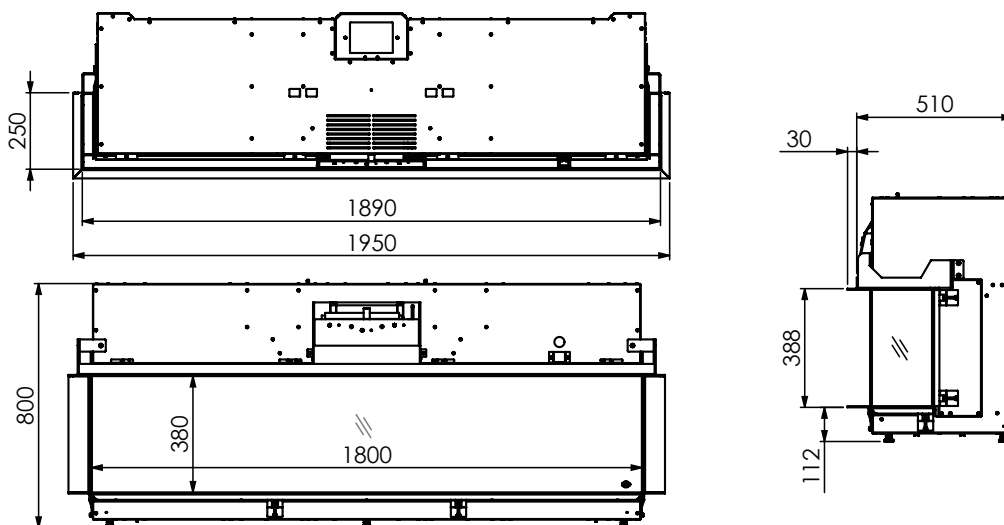

Ceramic log imitations, brown

LED ember bed

Connection cable + power plug 230 V

Adjustable feet

Important

230V electrical connection required!

Model	Item no.	Price (€)
Virtuo 180/3 Evolve	1081073	6,995.00
Virtuo 180/3 Evolve, CV-glass	1085057	7,390.00

Technical drawings

Technical data

			Virtuo 100 Evolve	Virtuo 130 Evolve	Virtuo 150 Evolve	Virtuo 180 Evolve
Heat output (can be switched on optionally)	Nominal heat output	kW	2	2	2	2
	Minimal heat output	kW	1	1	1	1
	Max. continuous heat output	kW	2	2	2	2
Power consumption	During nominal heat output	W	40	80	80	80
	Without heat output	W	40	80	80	80
	Standby mode	kW	< 2.7	< 2.7	< 2.7	< 2.7
Dimensions	Total height	mm	800	800	730	800
	Total width	mm	1015	1315	1515	1815
	Total depth	mm	510	510	510	510
Distance in radiant heat area	Front	cm	50	50	50	50
	Side	cm	20	20	20	20
General data	Weight (ca.)	kg	100	120	148	140
	Connection	-	230 V AC	230 V AC	230 V AC	230 V AC

			Virtuo 100 /2 Evolve left / right	Virtuo 130 /2 Evolve left / right	Virtuo 150 /2 Evolve left / right	Virtuo 180 /2 Evolve left / right
Heat output (can be switched on optionally)	Nominal heat output	kW	2	2	2	2
	Minimal heat output	kW	1	1	1	
	Max. continuous heat output	kW	2	2	2	
Power consumption	During nominal heat output	W	40	80	80	80
	Without heat output	W	40	80	80	80
	Standby mode	kW	< 2.7	< 2.7	< 2.7	< 2.7
Dimensions	Total height	mm	800	800	730	730
	Total width	mm	1083	1383	1583	1883
	Total depth	mm	510	510	510	510
Distance in radiant heat area	Front	cm	50	50	50	50
	Side	cm	20	20	20	20
General data	Weight (ca.)	kg	105	148	148	140
	Connection	-	230 V AC	230 V AC	230 V AC	230 V AC