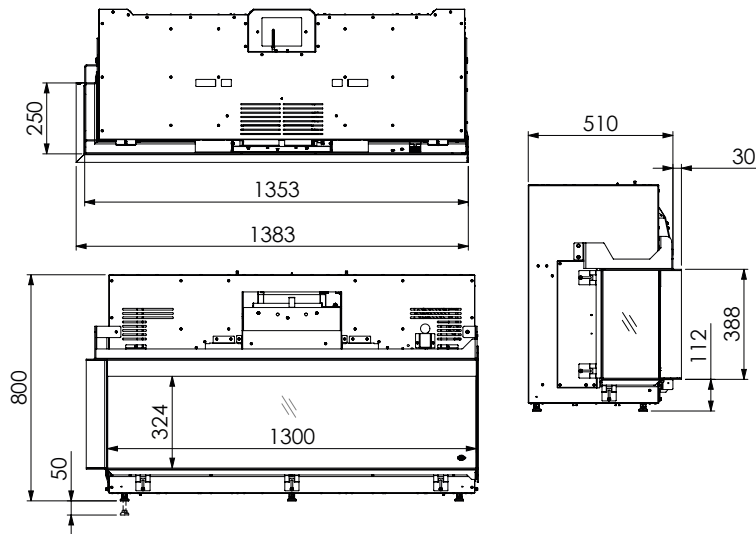

Technical drawings