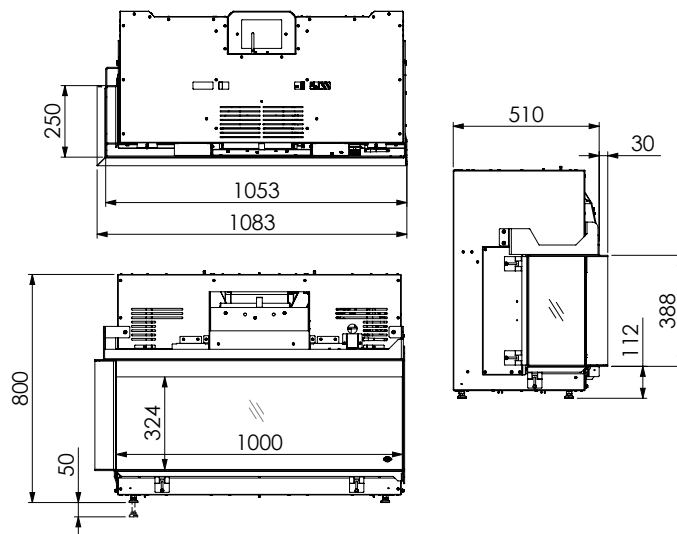

Technical drawings

L-shaped

Virtuo 130/2 Evolve, left

Included in the scope of supply

Ceramic log imitations, brown

LED ember bed

Connection cable + power plug 230 V

Adjustable feet