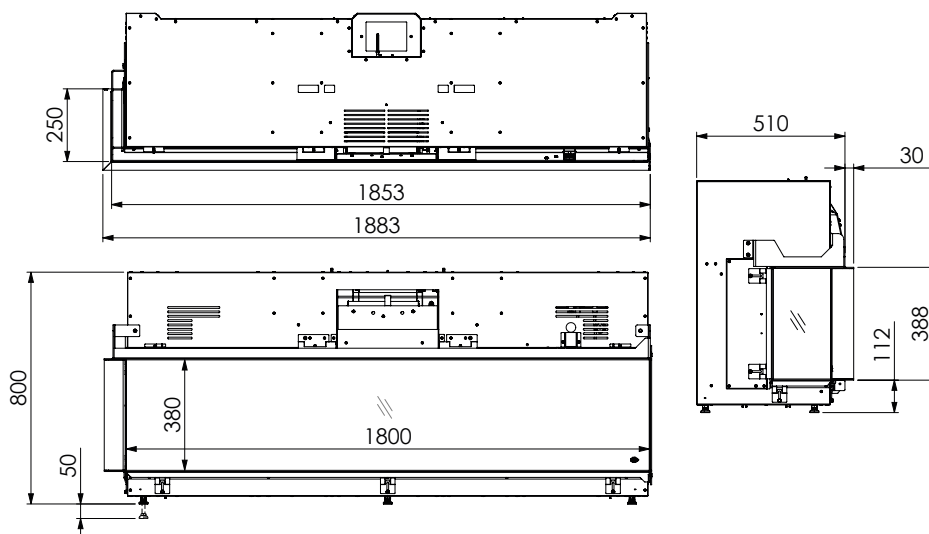

Technical drawings