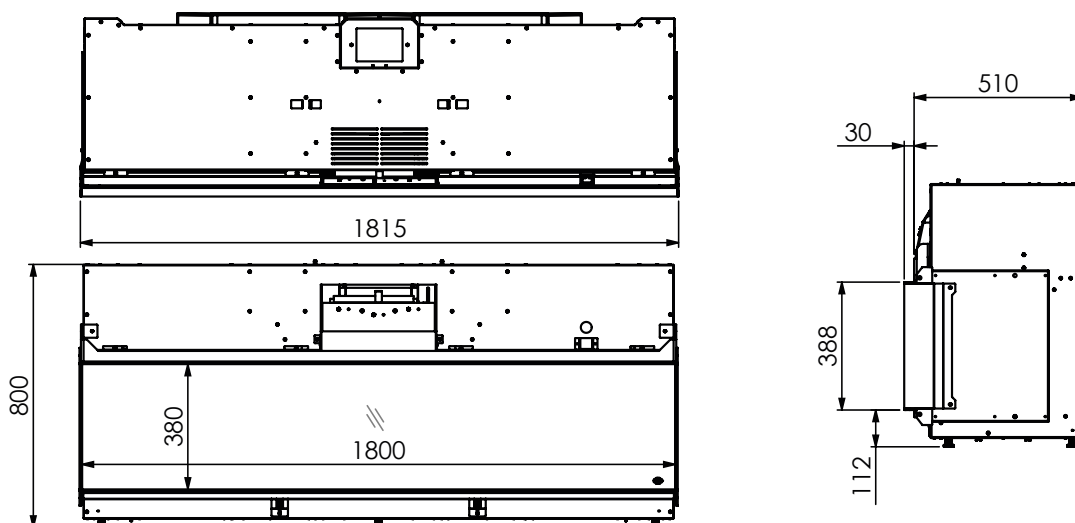

Technical drawings