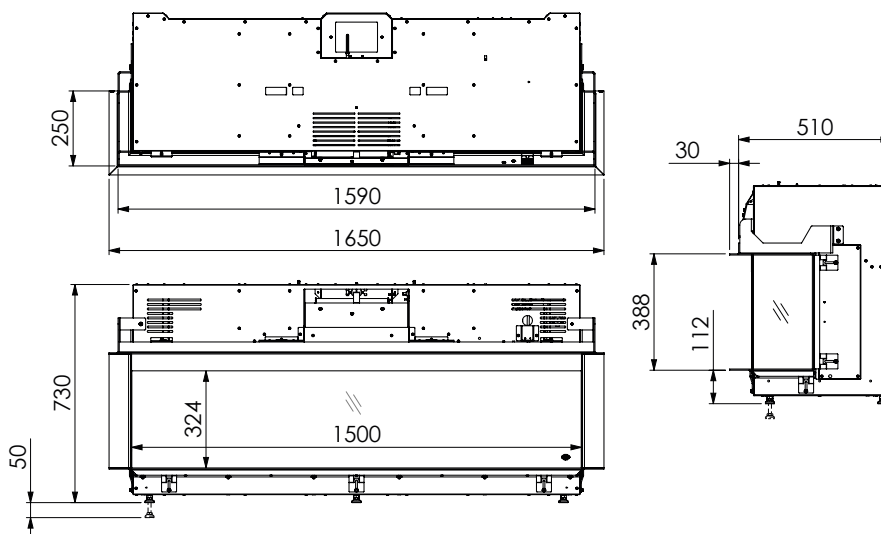

Technical drawings