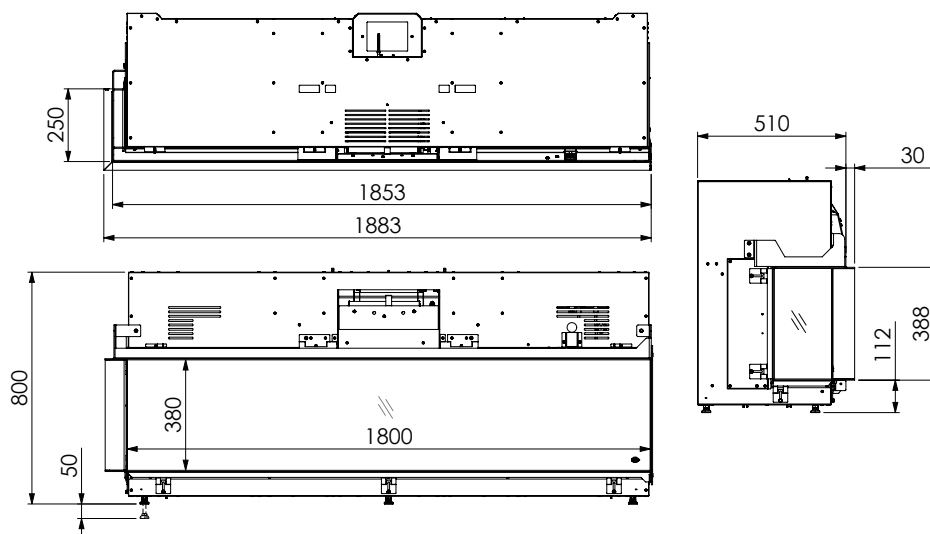

Technical drawings