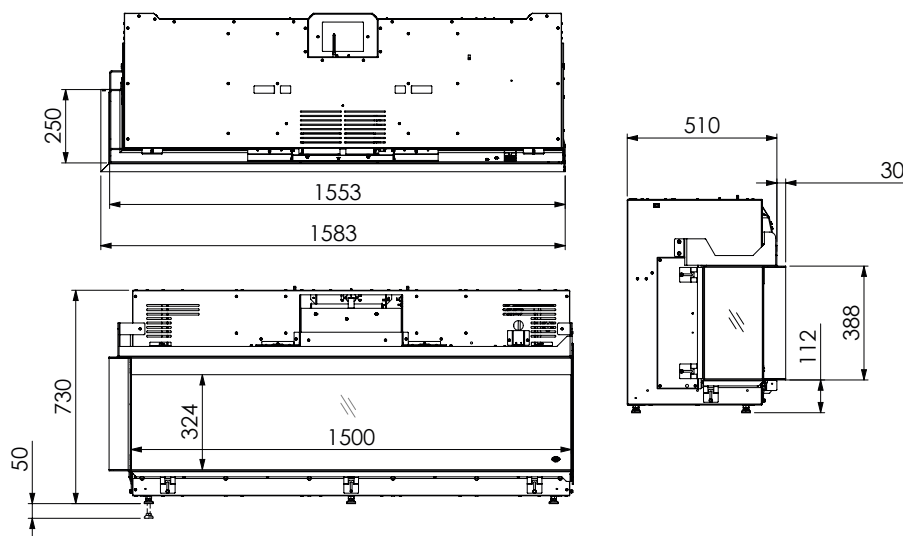

Technical drawings