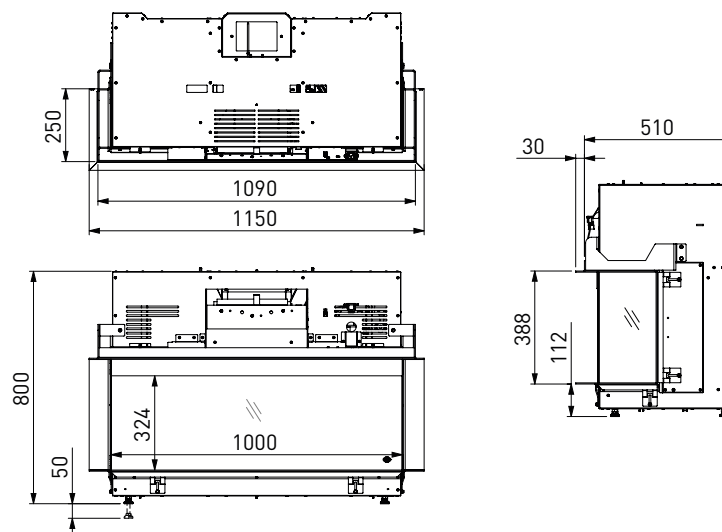

Technical drawings