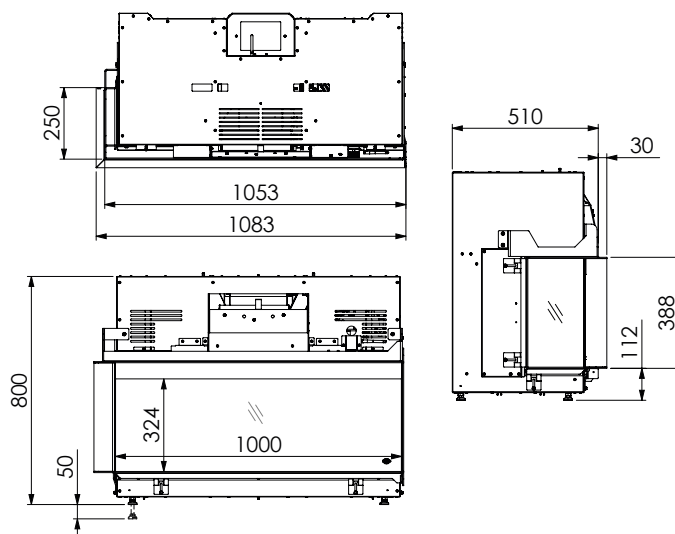

Technical drawings