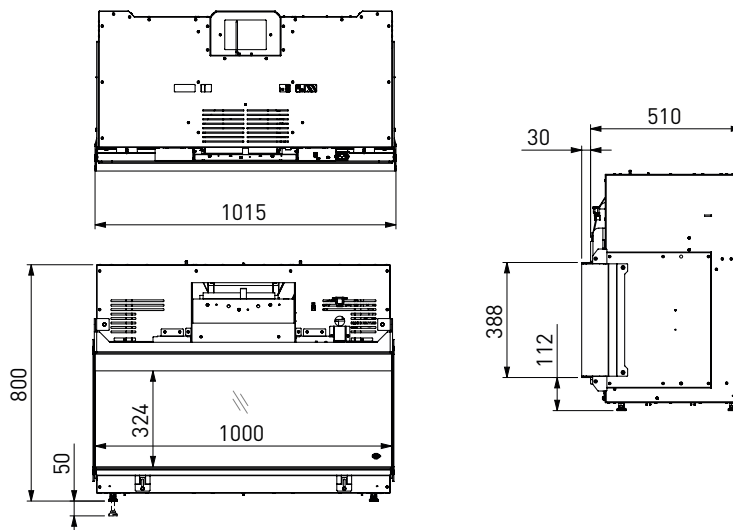

Technical drawings