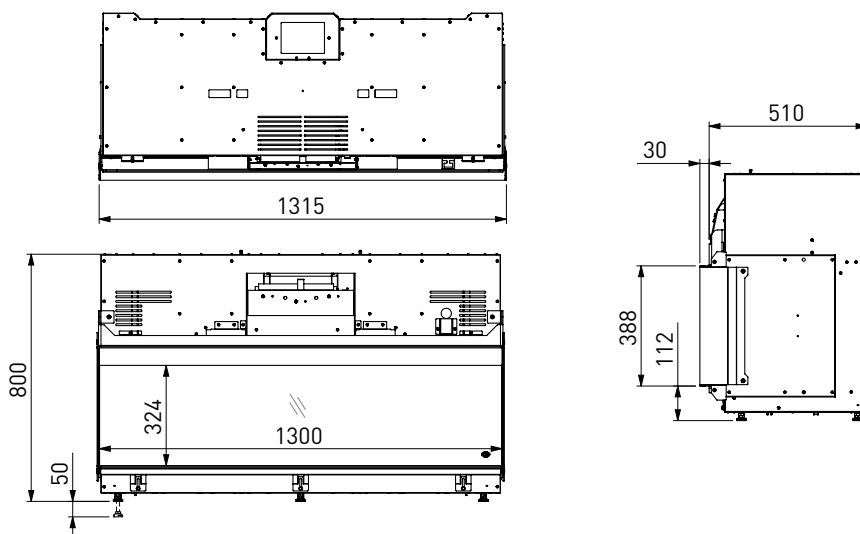

Technical drawings