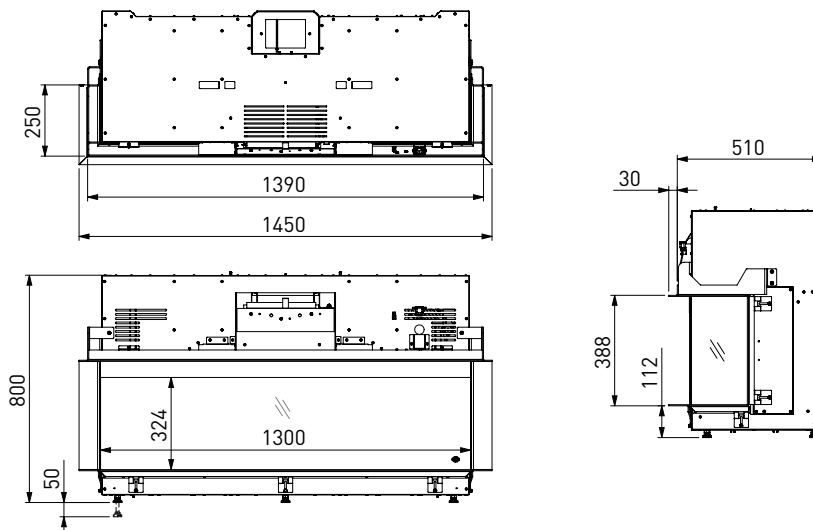

Technical drawings