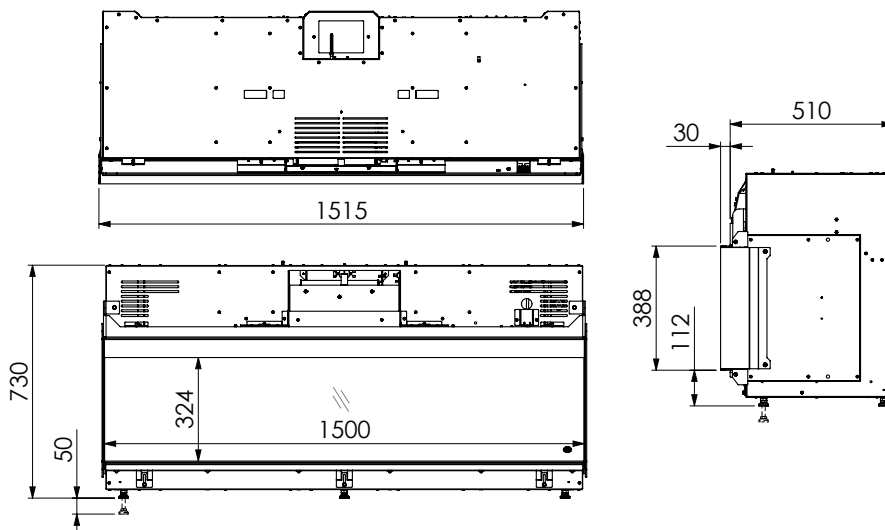

Technical drawings