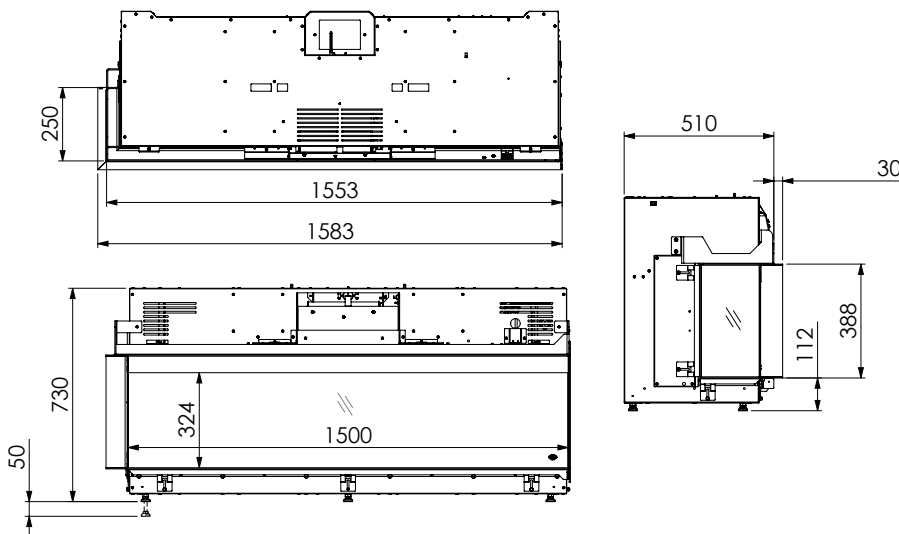

Technical drawings