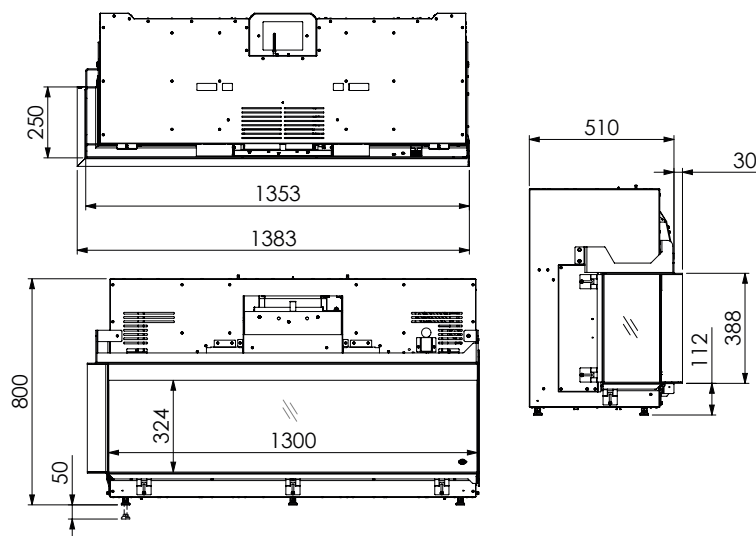

Technical drawings